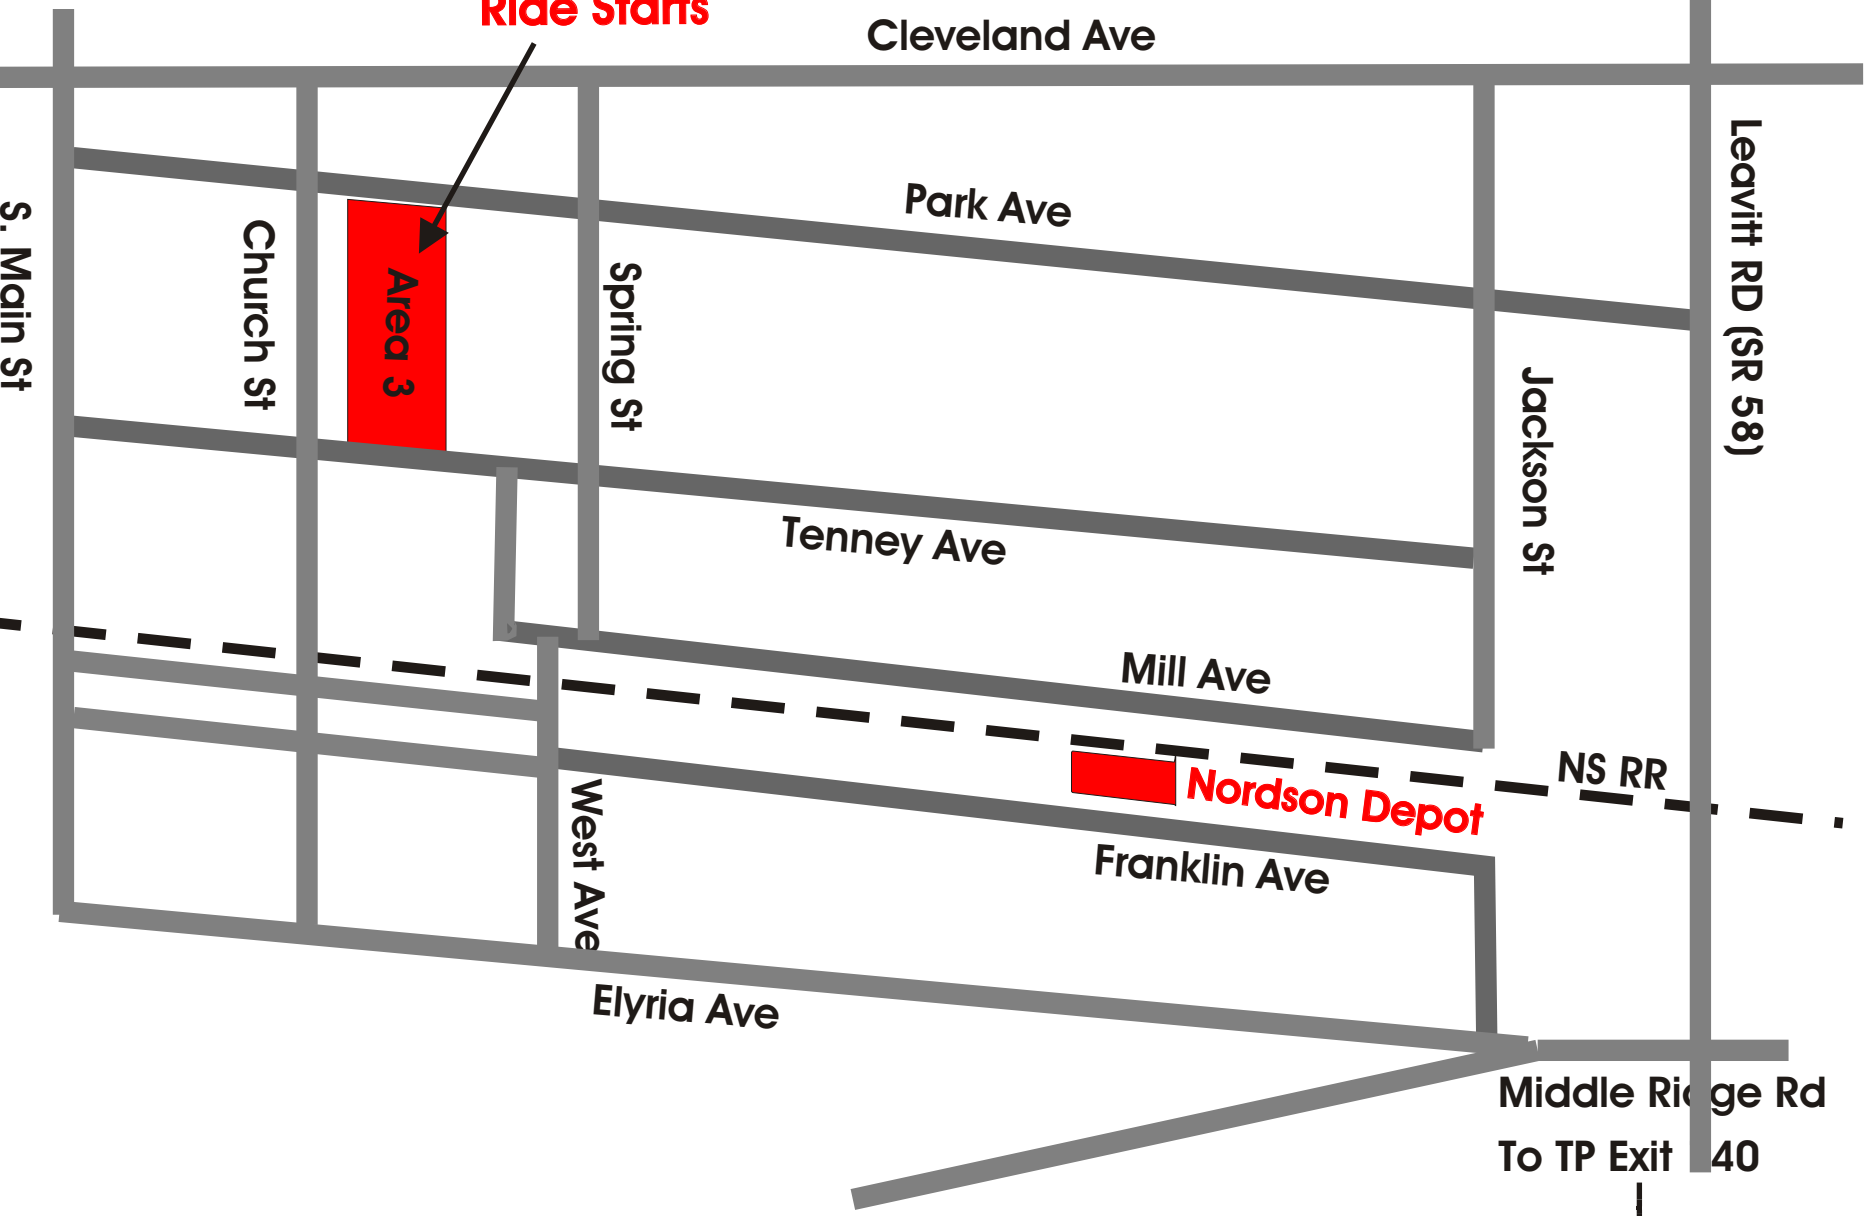

Amherst OH

Ride Starts

Area 3

Middle Ridge Rd
To TP Exit 40

Leavitt RD (SR 58)

Jackson St

Nordson Depot

NS RR

Cleveland Ave

Park Ave

Tenney Ave

Mill Ave

Franklin Ave

Elyria Ave

West Ave

Spring St

Church St

S. Main St